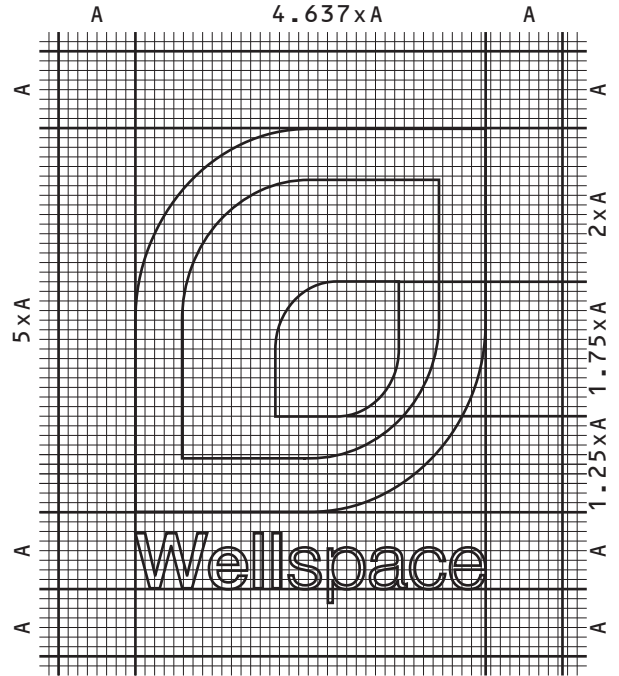

FULL COLOURS:

SHADES OF GRAY:

„FLAT DESIGN ICON“ VERSION:

SIMPLY COLOURS VERSION:

#dimensions of logo

aspect ratio: 5 x 6

aspect ratio: 5 x 6

aspect ratio: 5 x 6

aspect ratio: 5 x 6

LOGO BASIC FONTS:

Helvetica neue Medium:
Wellspace
ABCDEFGHIJKLMNOPQRSTUVWXYZ
abcdefghijklmnopqrstuvwxy1234567890

Helvetica neue Light:
Wellspace
ABCDEFGHIJKLMNOPQRSTUVWXYZ
abcdefghijklmnopqrstuvwxy1234567890