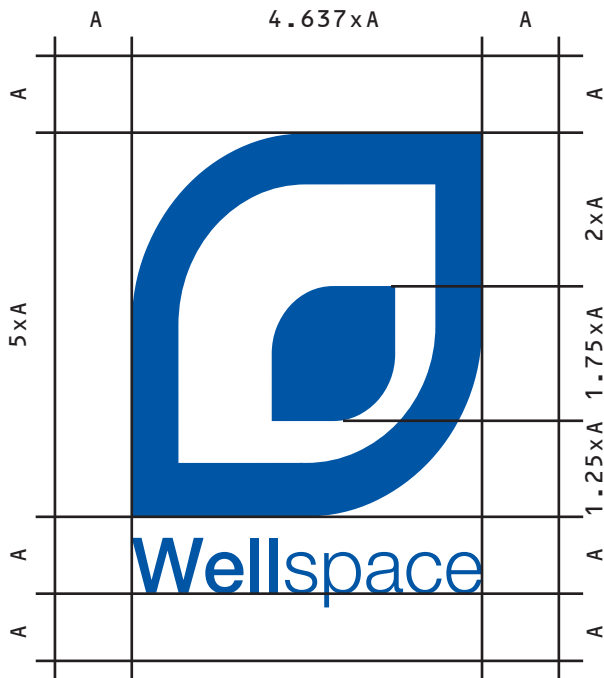

FULL COLOURS:

SHADES OF GRAY:

„FLAT DESIGN ICON“ VERSION:

SIMPLY COLOURS VERSION:

#dimensions of logo

aspect ratio: 5 x 6

aspect ratio: 5 x 6

aspect ratio: 5 x 6

aspect ratio: 5 x 6

LOGO BASIC FONTS:

Helvetica neue Medium:
Wellspace
ABCDEFGHIJKLMNOPQRSTUVWXYZ
abcdefghijklmnopqrstuvwxy1234567890

Helvetica neue Light:
Wellspace
ABCDEFGHIJKLMNOPQRSTUVWXYZ
abcdefghijklmnopqrstuvwxy1234567890