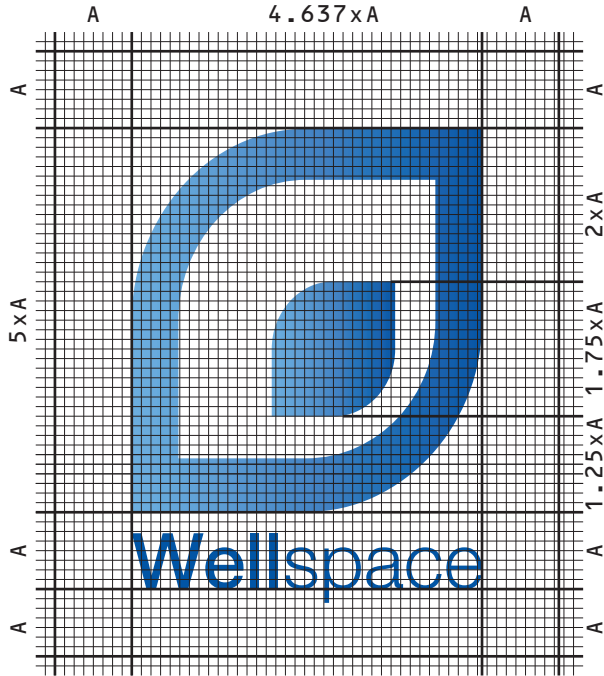

FULL COLOURS:

SHADES OF GRAY:

„FLAT DESIGN ICON“ VERSION:

SIMPLY COLOURS VERSION:

#dimensions of logo

aspect ratio: 5 x 6

aspect ratio: 5 x 6

aspect ratio: 5 x 6

aspect ratio: 5 x 6

LOGO BASIC FONTS:

Helvetica neue Medium:
Wellspace
ABCDEFGHIJKLMNOPQRSTUVWXYZ
abcdefghijklmnopqrstuvwxy1234567890

Helvetica neue Light:
Wellspace
ABCDEFGHIJKLMNOPQRSTUVWXYZ
abcdefghijklmnopqrstuvwxy1234567890