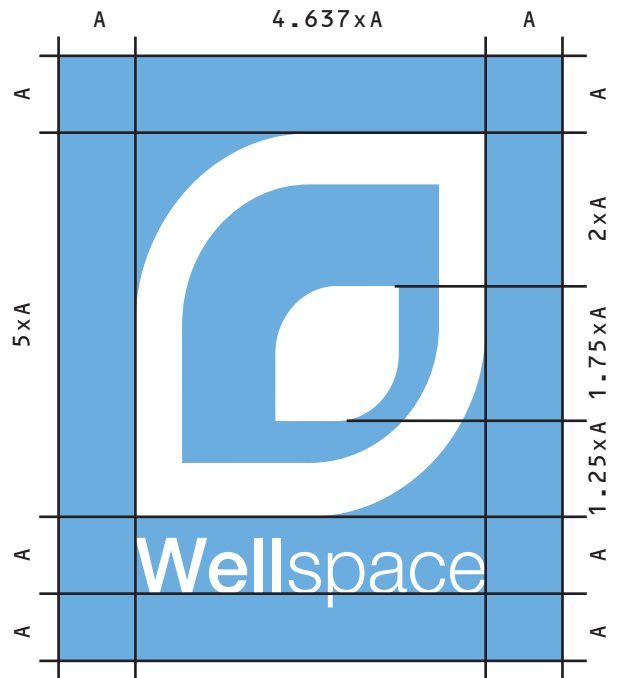

FULL COLOURS:

SHADES OF GRAY:

„FLAT DESIGN ICON“ VERSION:

SIMPLY COLOURS VERSION:

#dimensions of logo

aspect ratio: 5 x 6

aspect ratio: 5 x 6

aspect ratio: 5 x 6

aspect ratio: 5 x 6

LOGO BASIC FONTS:

Helvetica neue Medium:
Wellspace
ABCDEFGHIJKLMNOPQRSTUVWXYZ
abcdefghijklmnopqrstuvwxy1234567890

Helvetica neue Light:
Wellspace
ABCDEFGHIJKLMNOPQRSTUVWXYZ
abcdefghijklmnopqrstuvwxy1234567890